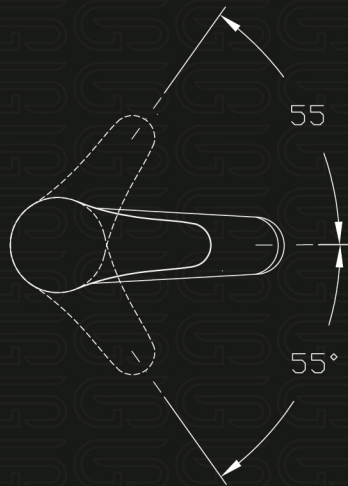

GS GLOBAL
STANDARD

Vura

Family

Model Code

GS L1050-ND-CP

خلاط حوض يد واحد بدون فيداج

Single Lever Basin Mixer Without Push-up Waste

Product Family : **Vura**

Product Code : **GS L 1050-ND-CP**

Product Color : **Nickel chrome plated**

Product Type : **Basin Mixer**

Main Material : **Brass**

Flexible Hose : **G1/2"**