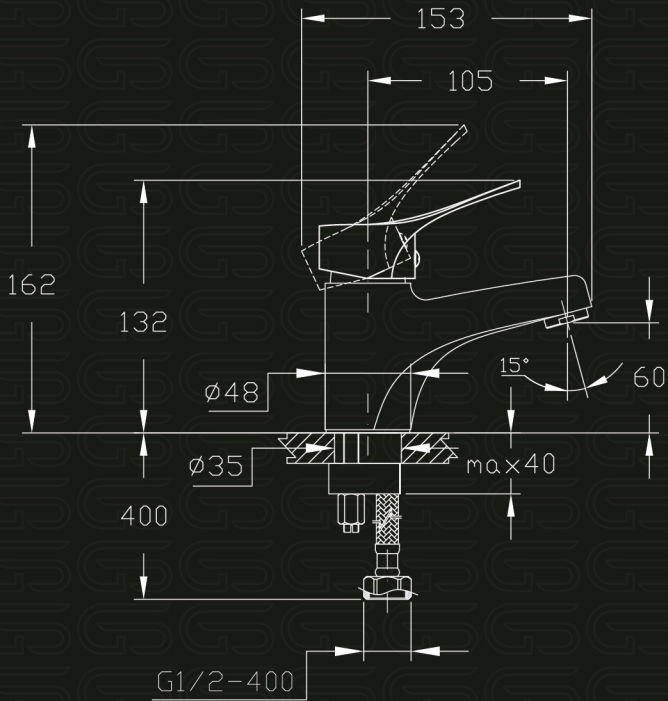

GS GLOBAL
STANDARD

Vura

Family

Model Code

GS L1050-ND-CP

خلاط حوض يد واحد بدون فيداج

Single Lever Basin Mixer Without Push-up Waste

Product Family : **Vura**

Product Code : **GS L 1050-ND-CP**

Product Color : **Nickel chrome plated**

Product Type : **Basin Mixer**

Main Material : **Brass**

Flexible Hose : **G1/2"**